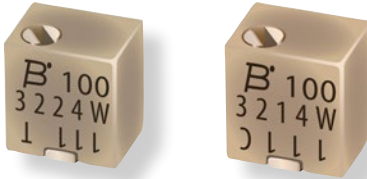

Product Change Notification

TRIMMING POTENTIOMETERS

April, 2017

Bourns® Model 3224 and 3214 5-Turn Trimpot® Trimming Potentiometers

Packaging Reel Change

Bourns will be updating the packaging reel for the 4 mm [Model 3224](#) and the 4 mm [Model 3214](#) Trimpot® Trimming Potentiometers. No change is being made to the Model 3224 or Model 3214 products themselves. The change in packaging reels will provide standardization of the packaging for all 4 mm styles. These models, produced in Costa Rica, will begin utilizing reel packaging for styles J, G, W, and X from the current RE 7" reel to the RJ 7" reel. The RJ 7" reel is already being used for the same product produced in Taiwan. The two reel types are similar except for different cutout shapes as shown in the photos below. The reels will continue to be shipped in a protective cardboard box.

Current RE 7" Reel

New RJ 7" Reel

Affected part numbers are listed on page 2.

Implementation dates are as follows:

Deliveries utilizing RJ 7" reels will begin: May, 2017

First date code using the RJ 7" reels: 1718